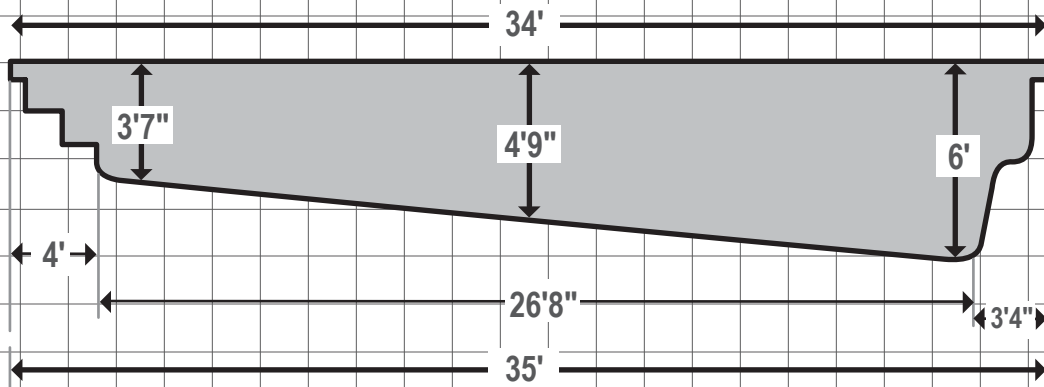

Sunset Cay

Excavation Plans

16' x 34' • 3'6" - 6'

Tallman Pools

1-800-305-5931

It is important to have your excavator call to review the dig diagram prior to any excavation.
Approximate Dimensions Shown