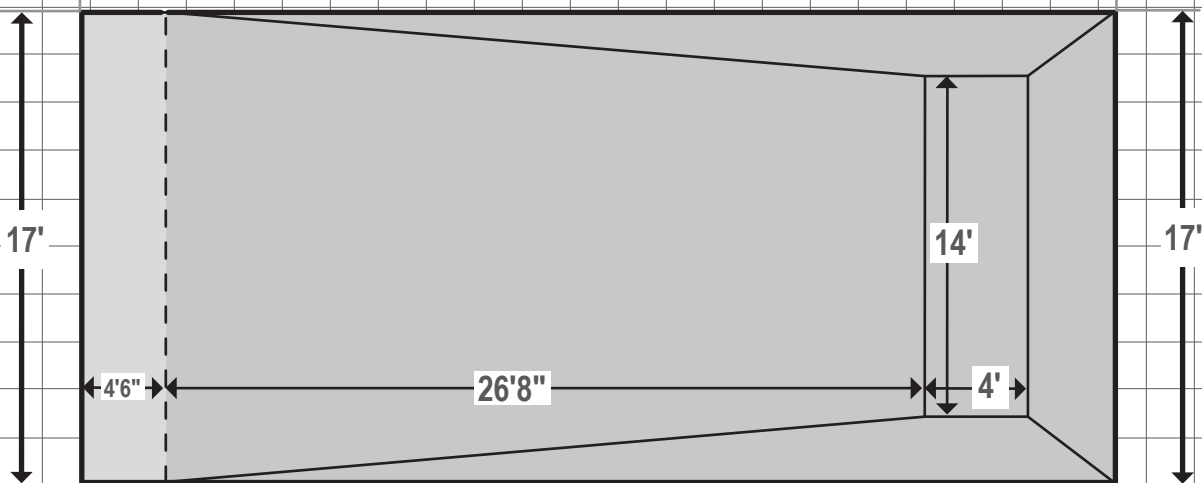

Sunset Cay

Excavation Plans

16' x 34' • 3'6" - 6'

Tallman Pools

1-800-305-5931

It is important to have your excavator call to review the dig diagram prior to any excavation.
Approximate Dimensions Shown