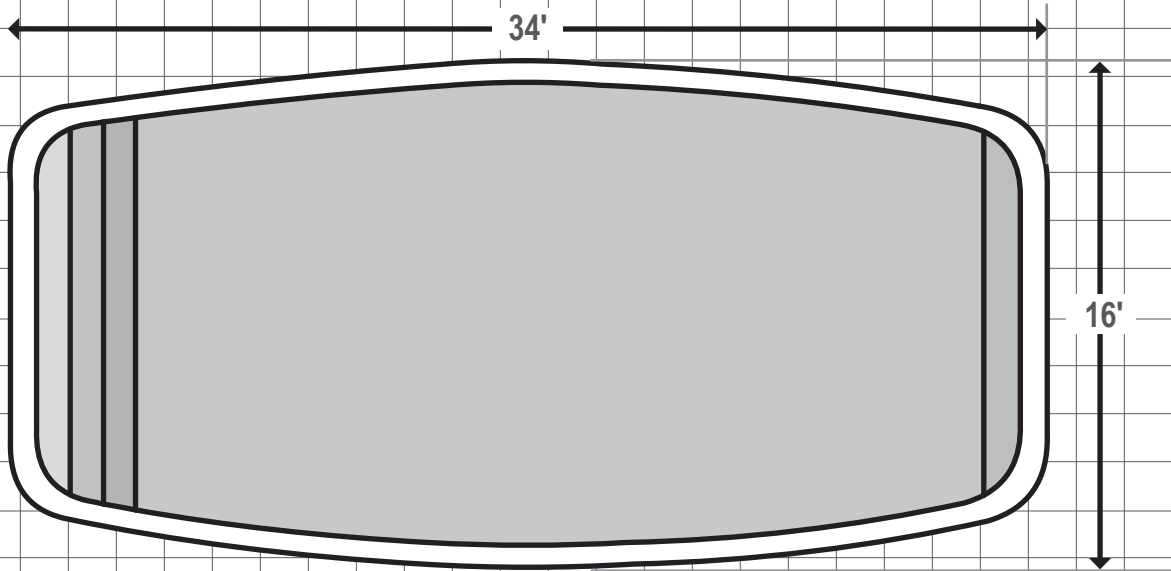

Sunset Cay

Excavation Plans

16' x 34' • 3'6" - 6'

Tallman Pools

1-800-305-5931

It is important to have your excavator call to review the dig diagram prior to any excavation.
Approximate Dimensions Shown