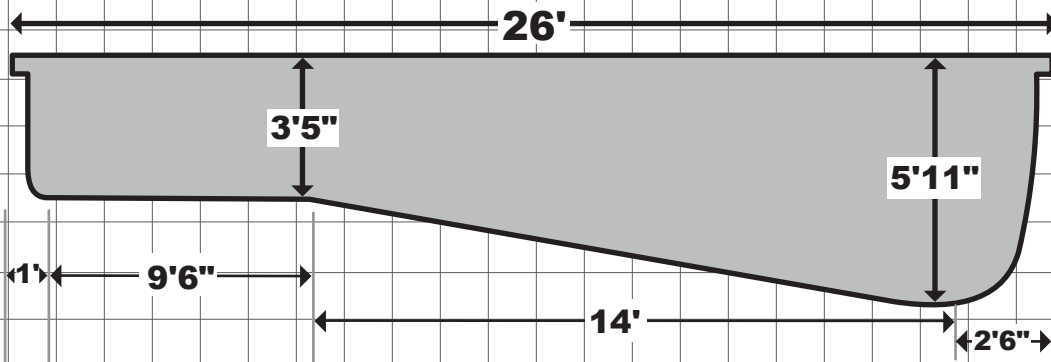

# MEDITERRANEAN

Excavation Plans

13' x 26' • 3'6" - 6'

# Talman Pools

1-800-305-5931

It is important to have your excavator call to review the dig diagram prior to any excavation.

\*\*\*Approximate Dimensions Shown\*\*\*