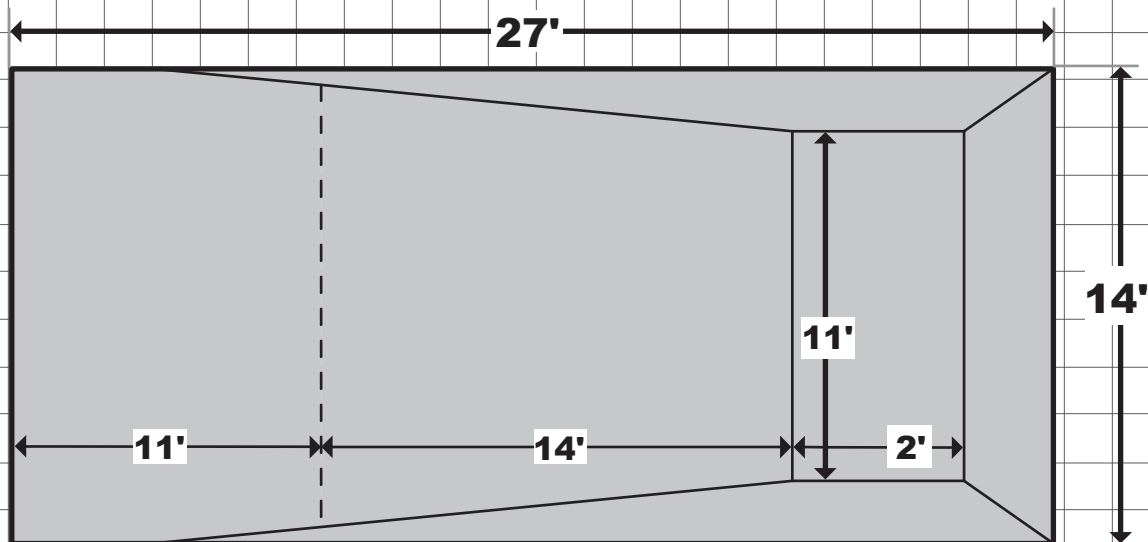

MEDITERRANEAN

Excavation Plans

13' x 26' • 3'6" - 6'

Talman Pools

1-800-305-5931

It is important to have your excavator call to review the dig diagram prior to any excavation.

Approximate Dimensions Shown