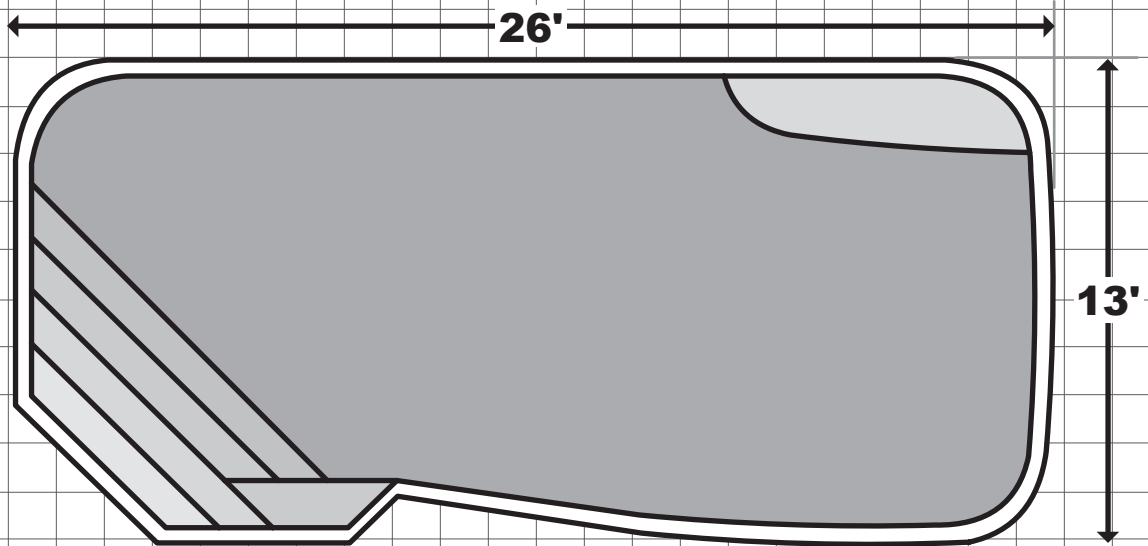

MEDITERRANEAN

Excavation Plans

13' x 26' • 3'6" - 6'

Talman Pools

1-800-305-5931

It is important to have your excavator call to review the dig diagram prior to any excavation.

Approximate Dimensions Shown