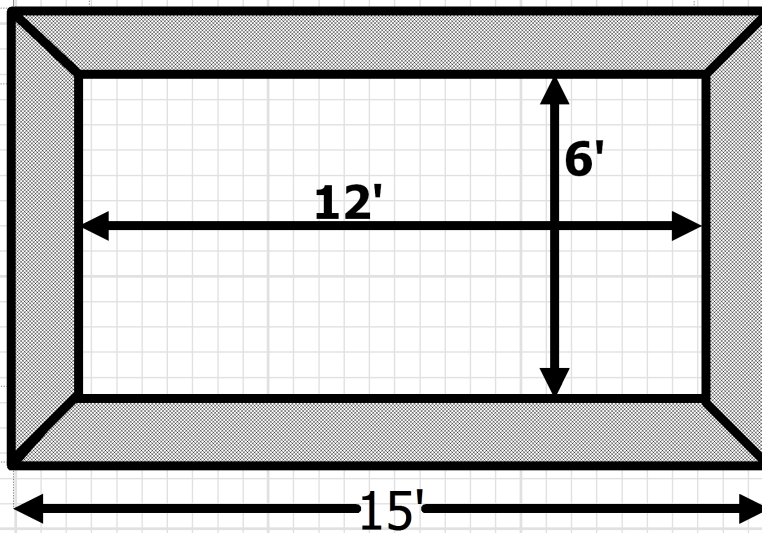

1'6"

### Maui Dig Diagram

1'6"

1'6"

9'

1'6"

15'

Pool Specifications	
Length:	14'
Width:	8'
Depth:	4' Flat
Perimeter:	85 Square Foot
Square Footage:	91'
Capacity:	2600 Gallons
Material:	Fiberglass

#### Outsdie Dimensions

14'

8'

#### Depth Chart

14'

4'