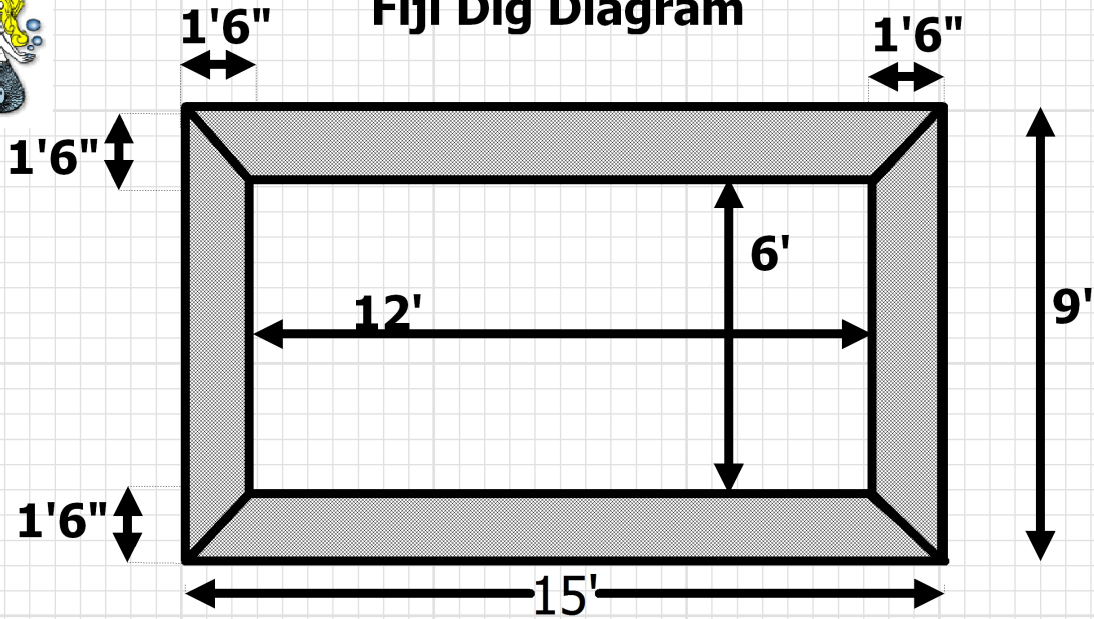

Fiji Dig Diagram

Pool Specifications	
Length:	14'
Width:	8'
Depth:	2'6" Flat
Perimeter:	40'
Square Footage:	91 Square Ft
Capacity:	1300 Gallons
Material:	Fiberglass

Outside Dimensions

Depth Chart