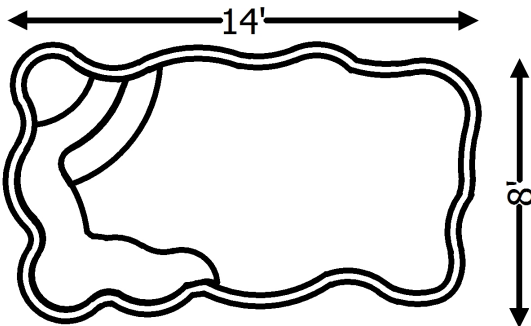

Fiji Dig Diagram

Pool Specifications	
Length:	14'
Width:	8'
Depth:	2'6" Flat
Perimeter:	40'
Square Footage:	91 Square Ft
Capacity:	1300 Gallons
Material:	Fiberglass

Outside Dimensions

Depth Chart